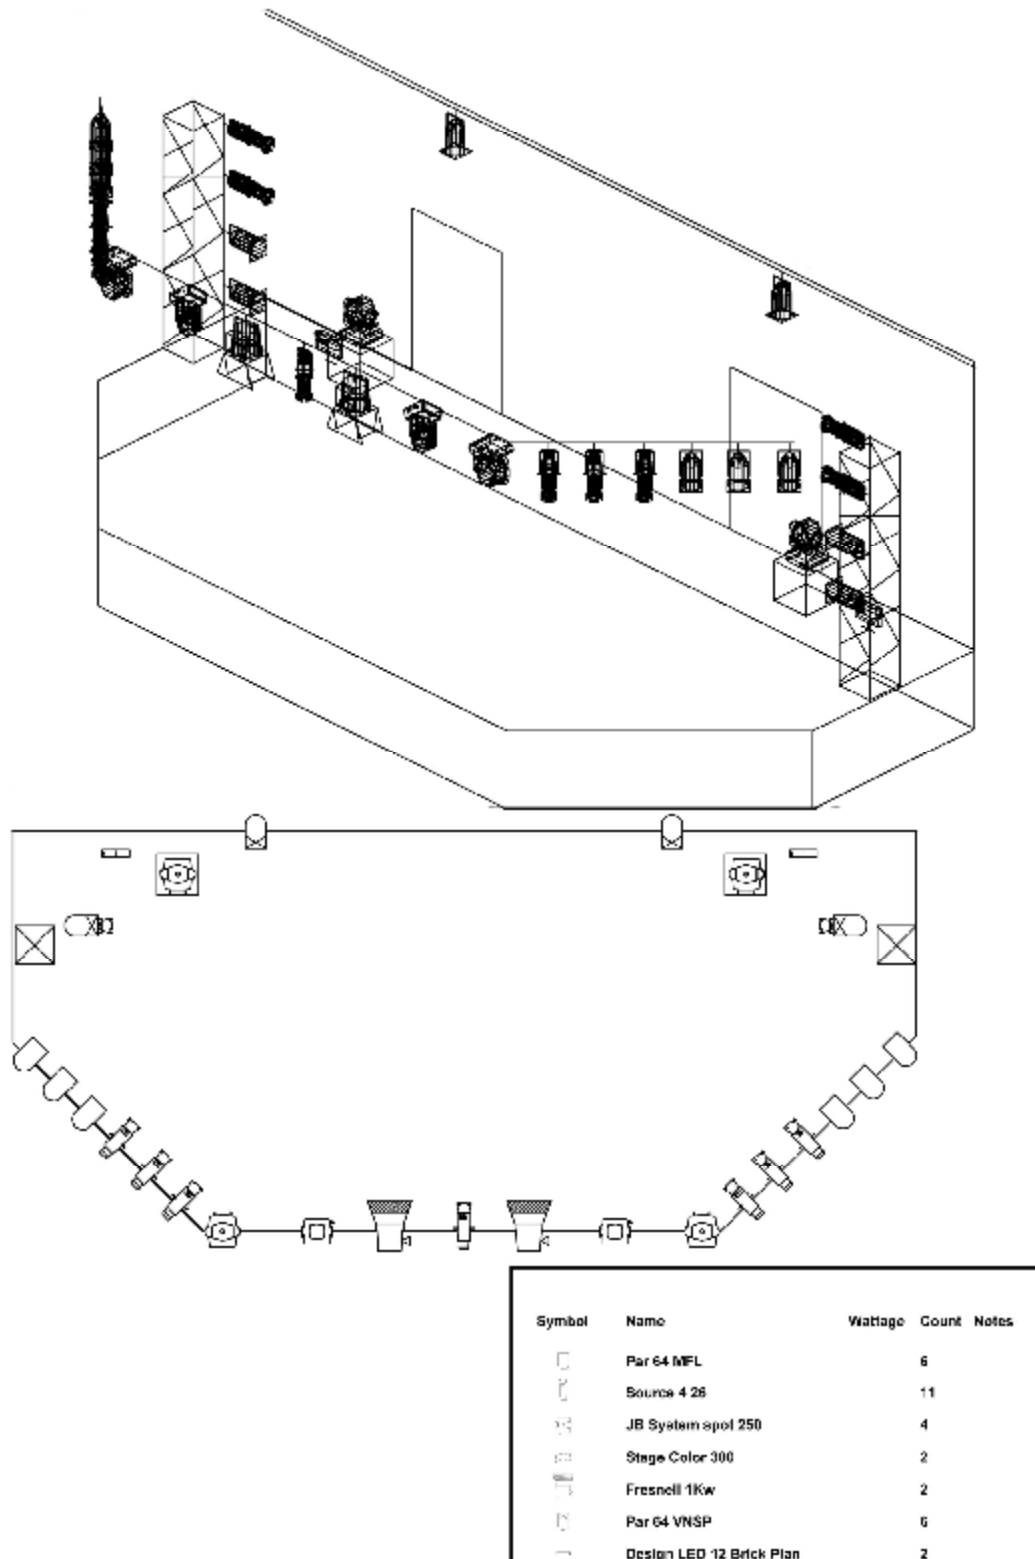

LIGHTING PLAN

Sala Moonlight
Sunset Beach Club
Avda del Sol, 5 CP29630 Benalmádena Costa, Málaga
Tlf. 952 579 400
salamoonlight@sunsetbeachclub.com